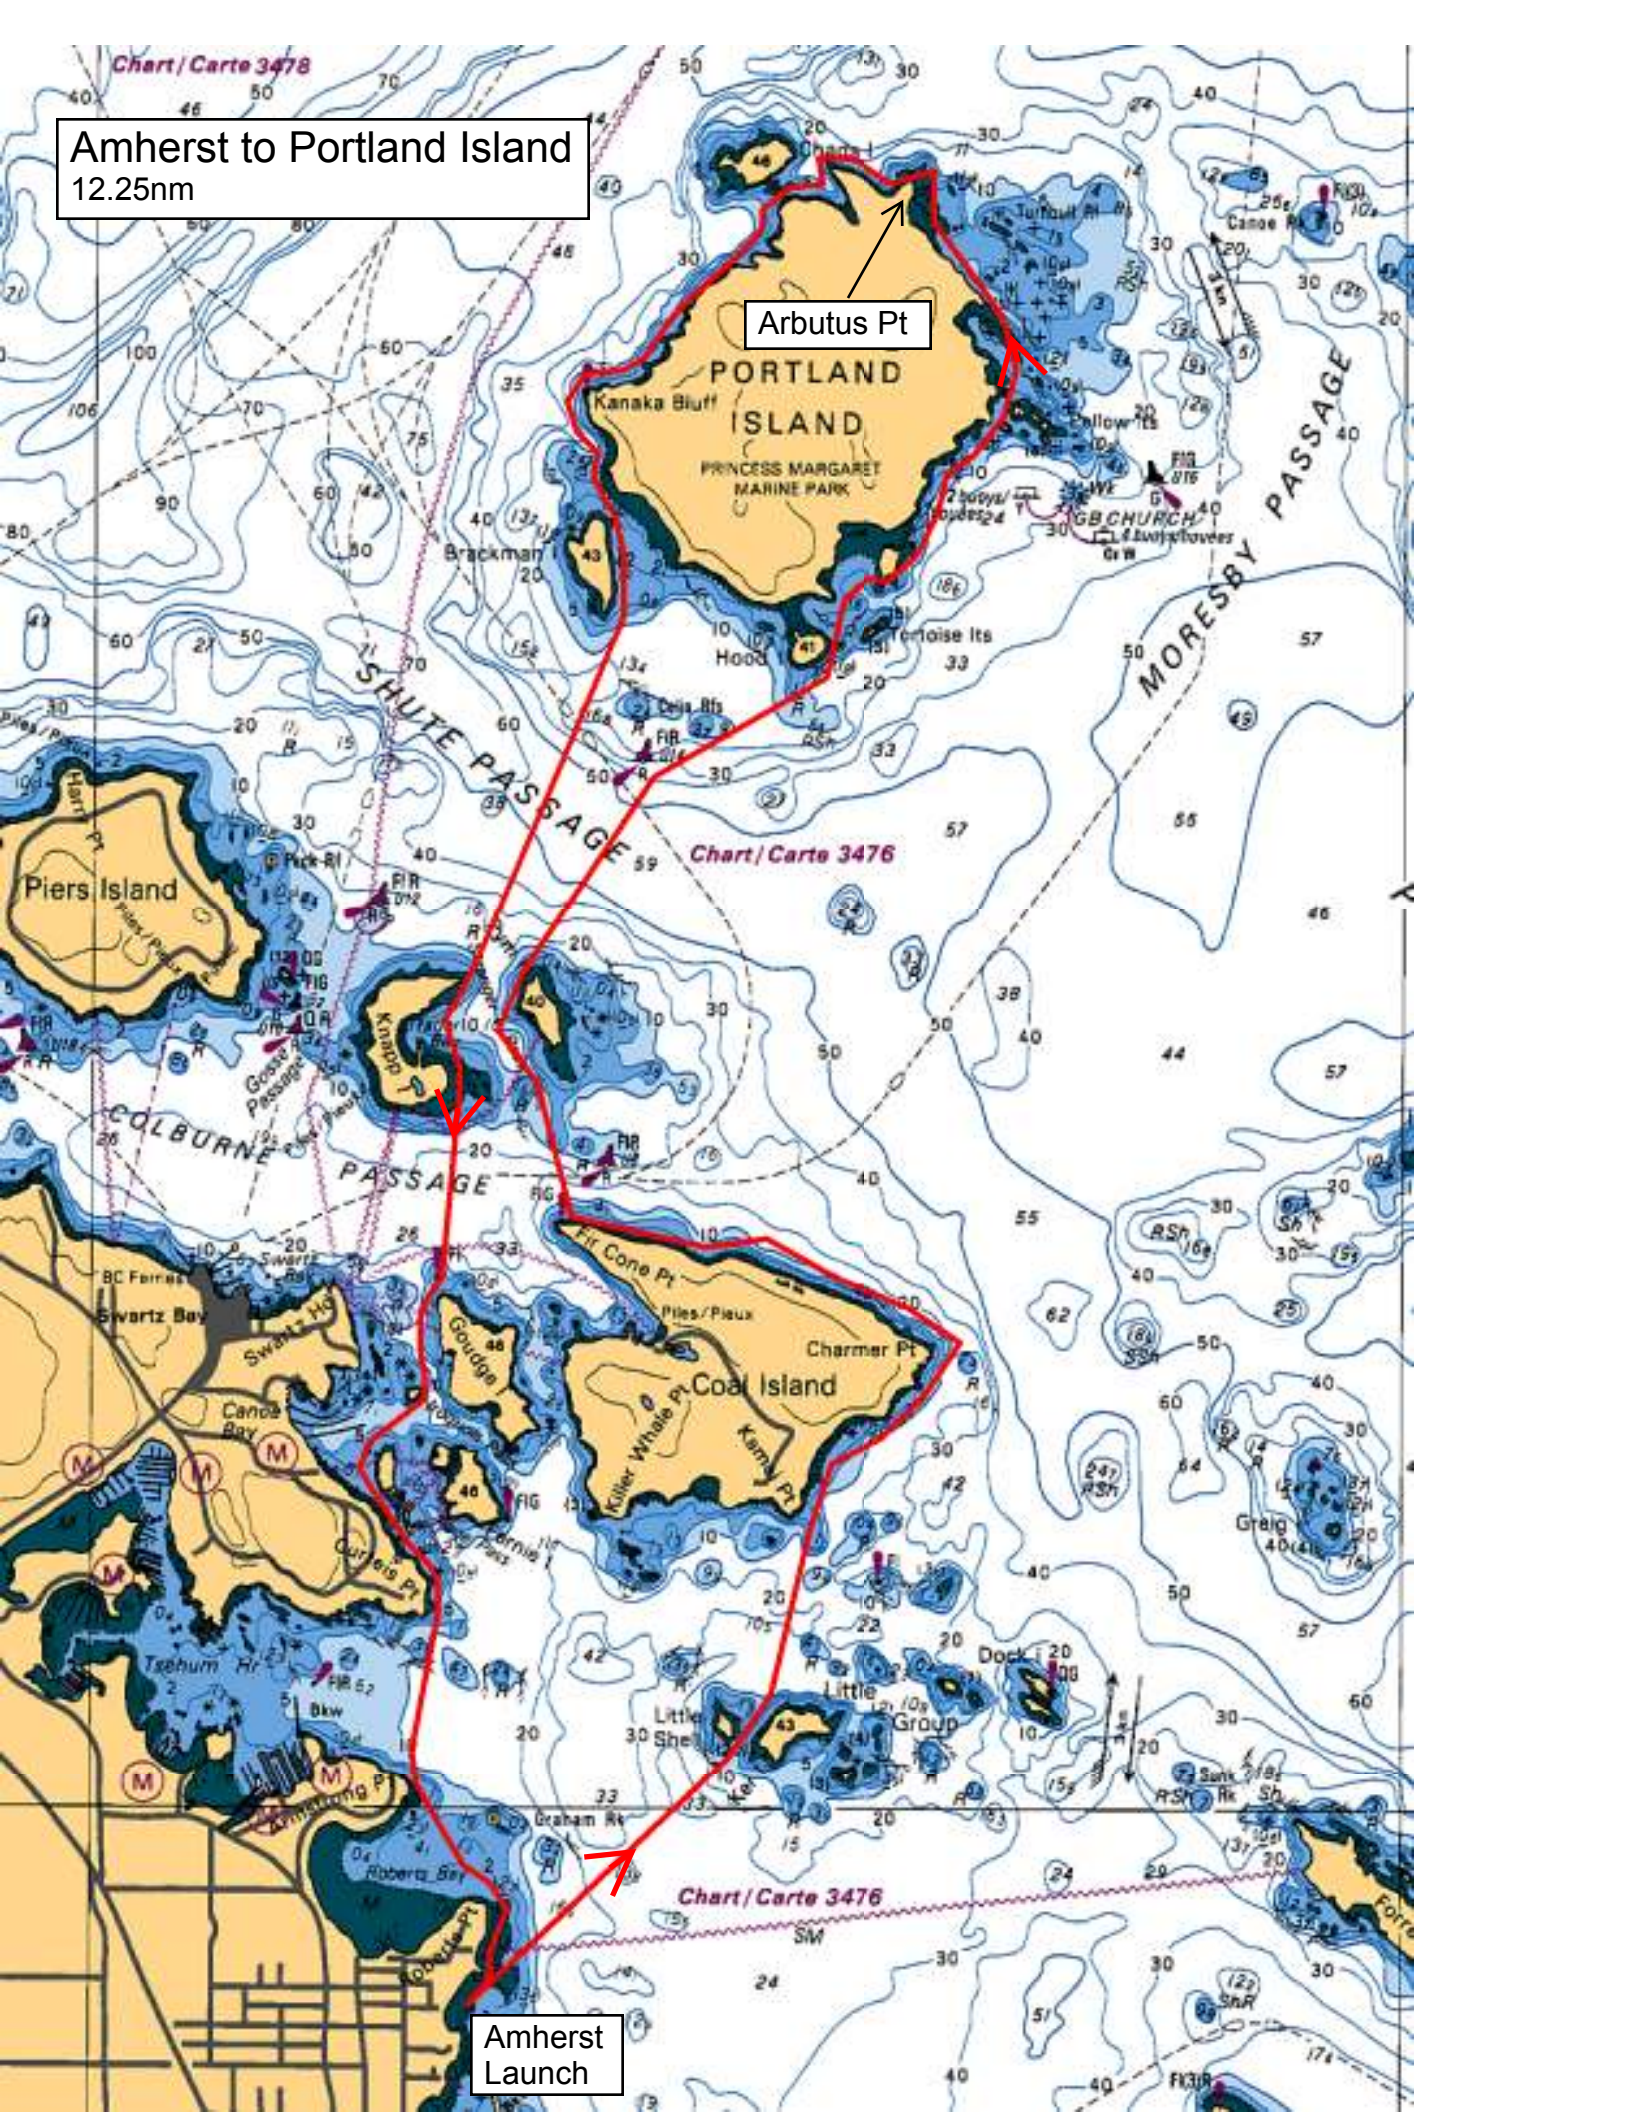

Amherst to Portland Island
12.25nm

Arbutus Pt

Amherst
Launch